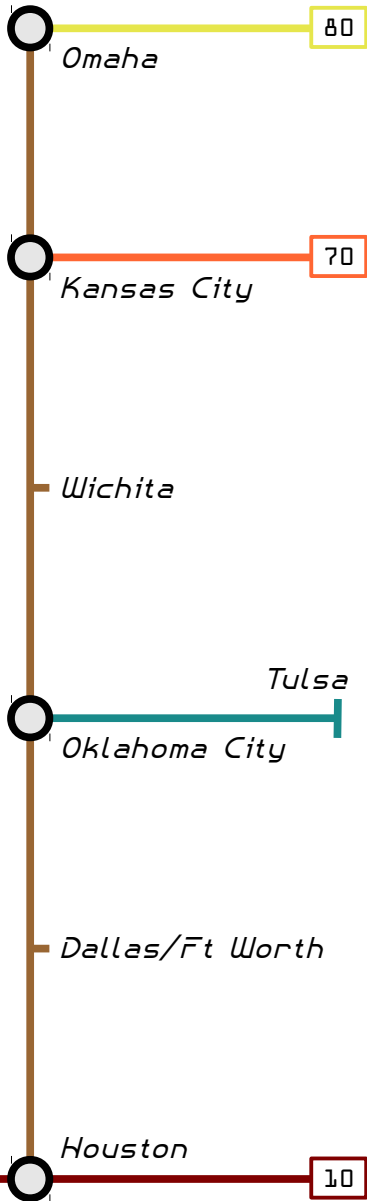

35 CENTRAL TIME EXPRESS

SOUTHBOUND » Omaha to Houston

MUSIC CRESCENT

71S

Oklahoma City to Tulsa « EASTBOUND

Omaha	Kansas City	Wichita	Oklahoma City	Dallas/Ft Worth	Houston
00:20	01:58	03:37	05:04	06:46	08:43
	02:58	04:37	06:04	07:46	09:43
02:20	03:58	05:37	07:04	08:46	10:43
	04:58	06:37	08:04	09:46	11:43
04:20	05:58	07:37	09:04	10:46	12:43
05:20	06:58	08:37	10:04	11:46	13:43
06:20	07:58	09:37	11:04	12:46	14:43
07:20	08:58	10:37	12:04	13:46	15:43
08:20	09:58	11:37	13:04	14:46	16:43
09:20	10:58	12:37	14:04	15:46	17:43
10:20	11:58	13:37	15:04	16:46	18:43
11:20	12:58	14:37	16:04	17:46	19:43
12:20	13:58	15:37	17:04	18:46	20:43
13:20	14:58	16:37	18:04	19:46	21:43
14:20	15:58	17:37	19:04	20:46	22:43
15:20	16:58	18:37	20:04	21:46	23:43
16:20	17:58	19:37	21:04	22:46	00:43
17:20	18:58	20:37	22:04	23:46	01:43
18:20	19:58	21:37	23:04	00:46	02:43
19:20	20:58	22:37	00:04		
20:20	21:58	23:37	01:04	02:46	04:43
21:20	22:58	00:37	02:04		
22:20	23:58	01:37	03:04	04:46	06:43
23:20	00:58	02:37	04:04	05:46	07:43

CENTRAL
STANDARD: UTC-06:00
DAYLIGHT: UTC-05:00

Oklahoma City	Tulsa
00:20	01:18
01:20	02:18
03:20	04:18
05:20	06:18
06:20	07:18
07:20	08:18
08:20	09:18
09:20	10:18
10:20	11:18
11:20	12:18
12:20	13:18
13:20	14:18
14:20	15:18
15:20	16:18
16:20	17:18
17:20	18:18
18:20	19:18
19:20	20:18
20:20	21:18
21:20	22:18
22:20	23:18
23:20	00:18

CENTRAL
STANDARD: UTC-06:00
DAYLIGHT: UTC-05:00