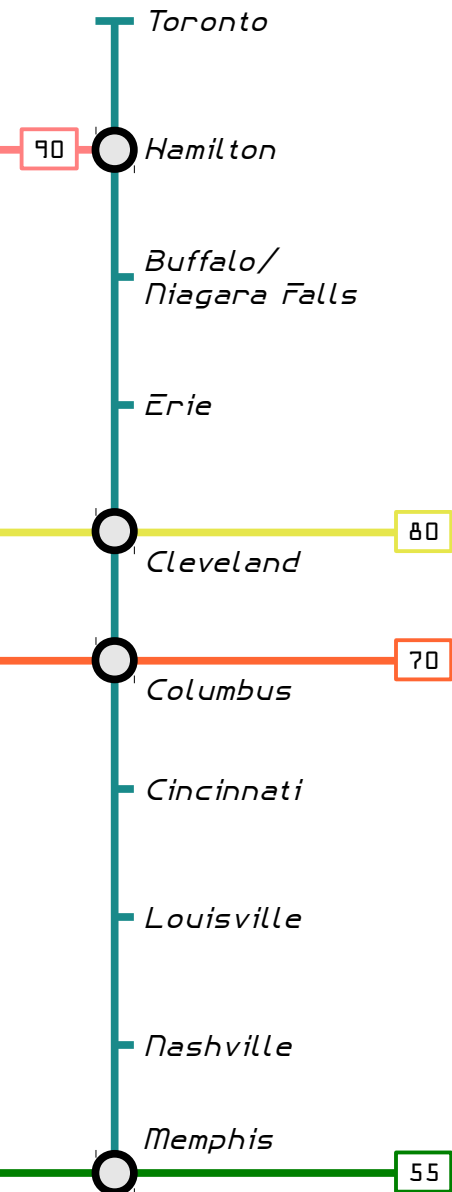

HIGHLY
EFFECTIVE
ACCELERATED
RAILWAY
TRANSIT
FOR
ACCESSING
NATIONAL
DESTINATIONS
WITH A
SPECIAL
OPPORTUNITY TO
UNIFY
LOCATIONS

Memphis to Toronto via
Columbus, Cleveland,
Buffalo/Niagara Falls,
Hamilton

Toronto	Hamilton	Buffalo/ Niagara Falls	Erie	Cleveland	Columbus	Cincinnati	Louisville	Nashville	Memphis
00:05	00:42	01:24	02:20				06:38	07:06	08:55
				04:24	05:44	06:42	07:38	08:06	09:55
02:05	02:42	03:24	04:20	05:24	06:44	07:42	08:38	09:06	10:55
	03:42	04:24	05:20	06:24	07:44	08:42	09:38	10:06	11:55
04:05	04:42	05:24	06:20	07:24	08:44	09:42	10:38	11:06	12:55
05:05	05:42	06:24	07:20	08:24	09:44	10:42	11:38	12:06	13:55
06:05	06:42	07:24	08:20	09:24	10:44	11:42	12:38	13:06	14:55
07:05	07:42	08:24	09:20	10:24	11:44	12:42	13:38	14:06	15:55
08:05	08:42	09:24	10:20	11:24	12:44	13:42	14:38	15:06	16:55
09:05	09:42	10:24	11:20	12:24	13:44	14:42	15:38	16:06	17:55
10:05	10:42	11:24	12:20	13:24	14:44	15:42	16:38	17:06	18:55
11:05	11:42	12:24	13:20	14:24	15:44	16:42	17:38	18:06	19:55
12:05	12:42	13:24	14:20	15:24	16:44	17:42	18:38	19:06	20:55
13:05	13:42	14:24	15:20	16:24	17:44	18:42	19:38	20:06	21:55
14:05	14:42	15:24	16:20	17:24	18:44	19:42	20:38	21:06	22:55
15:05	15:42	16:24	17:20	18:24	19:44	20:42	21:38	22:06	23:55
16:05	16:42	17:24	18:20	19:24	20:44	21:42	22:38	23:06	00:55
17:05	17:42	18:24	19:20	20:24	21:44	22:42	23:38	00:06	
18:05	18:42	19:24	20:20	21:24	22:44	23:42	00:38	01:06	02:55
19:05	19:42	20:24	21:20	22:24	23:44	00:42			
20:05	20:42	21:24	22:20	23:24	00:44	01:42	02:38	03:06	04:55
21:05	21:42	22:24	23:20	00:24	01:44	02:42	03:38	04:06	05:55
22:05	22:42	23:24	00:20	01:24	02:44	03:42	04:38	05:06	06:55
23:05	23:42	00:24	01:20	02:24	03:44	04:42	05:38	06:06	07:55
<i>EASTERN</i>								<i>CENTRAL</i>	
STANDARD: UTC-05:00								STANDARD: UTC-06:00	
DAYLIGHT: UTC-04:00								DAYLIGHT: UTC-05:00	