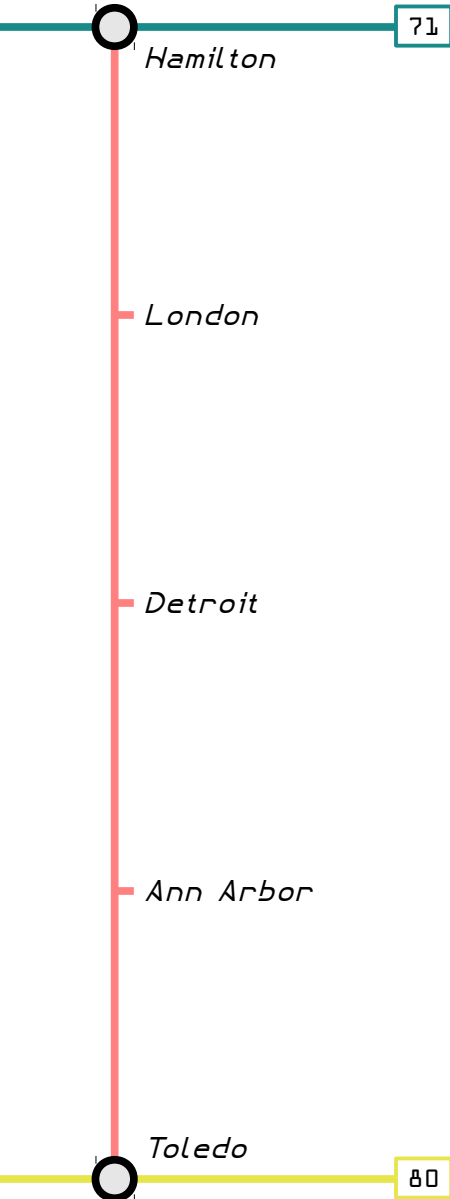

90

NORTHERN LIGHT LINE

EASTBOUND » Toledo to Hamilton

Toledo	Ann Arbor	Detroit	London	Hamilton
00:00	00:37	01:09	02:18	03:06
02:00	02:37	03:09	04:18	05:06
		04:09	05:18	06:06
04:00	04:37	05:09	06:18	07:06
05:00	05:37	06:09	07:18	08:06
06:00	06:37	07:09	08:18	09:06
07:00	07:37	08:09	09:18	10:06
08:00	08:37	09:09	10:18	11:06
09:00	09:37	10:09	11:18	12:06
10:00	10:37	11:09	12:18	13:06
11:00	11:37	12:09	13:18	14:06
12:00	12:37	13:09	14:18	15:06
13:00	13:37	14:09	15:18	16:06
14:00	14:37	15:09	16:18	17:06
15:00	15:37	16:09	17:18	18:06
16:00	16:37	17:09	18:18	19:06
17:00	17:37	18:09	19:18	20:06
18:00	18:37	19:09	20:18	21:06
19:00	19:37	20:09	21:18	22:06
20:00	20:37	21:09	22:18	23:06
21:00	21:37	22:09	23:18	00:06
22:00	22:37	23:09	00:18	01:06
23:00	23:37	00:09		

EASTERN
STANDARD: UTC-05:00
DAYLIGHT: UTC-04:00

HIGHLY
EFFECTIVE
ACCELERATED
RAILWAY
TRANSIT
FOR
ACCESSING
NATIONAL
DESTINATIONS
WITH A
SPECIAL
OPPORTUNITY TO
UNIFY
LOCATIONS

90

NORTHERN LIGHT LINE

*Toledo to Hamilton via
Detroit*

TIMETABLE

PHASE 2

EFFECTIVE DATE:
WHENEVER WE FINALLY
GET AROUND TO BUILDING
THIS SHIT

REVISION 1

© 2013 GOOBNET ENTERPRISES,
INC (WHICH DOESN'T ACTUALLY
EXIST HOWEVER)

HEARTANDSOUL

GOOBNET

NORTHERN LIGHT LINE

90

Hamilton to Toledo « WESTBOUND

Hamilton	London	Detroit	Ann Arbor	Toledo
00:35	01:23	02:32	03:04	03:41
02:35	03:23	04:32	05:04	05:41
		05:32	06:04	06:41
04:35	05:23	06:32	07:04	07:41
05:35	06:23	07:32	08:04	08:41
06:35	07:23	08:32	09:04	09:41
07:35	08:23	09:32	10:04	10:41
08:35	09:23	10:32	11:04	11:41
09:35	10:23	11:32	12:04	12:41
10:35	11:23	12:32	13:04	13:41
11:35	12:23	13:32	14:04	14:41
12:35	13:23	14:32	15:04	15:41
13:35	14:23	15:32	16:04	16:41
14:35	15:23	16:32	17:04	17:41
15:35	16:23	17:32	18:04	18:41
16:35	17:23	18:32	19:04	19:41
17:35	18:23	19:32	20:04	20:41
18:35	19:23	20:32	21:04	21:41
19:35	20:23	21:32	22:04	22:41
20:35	21:23	22:32	23:04	23:41
21:35	22:23	23:32	00:04	00:41
22:35	23:23	00:32	01:04	01:41
23:35	00:23	01:32		