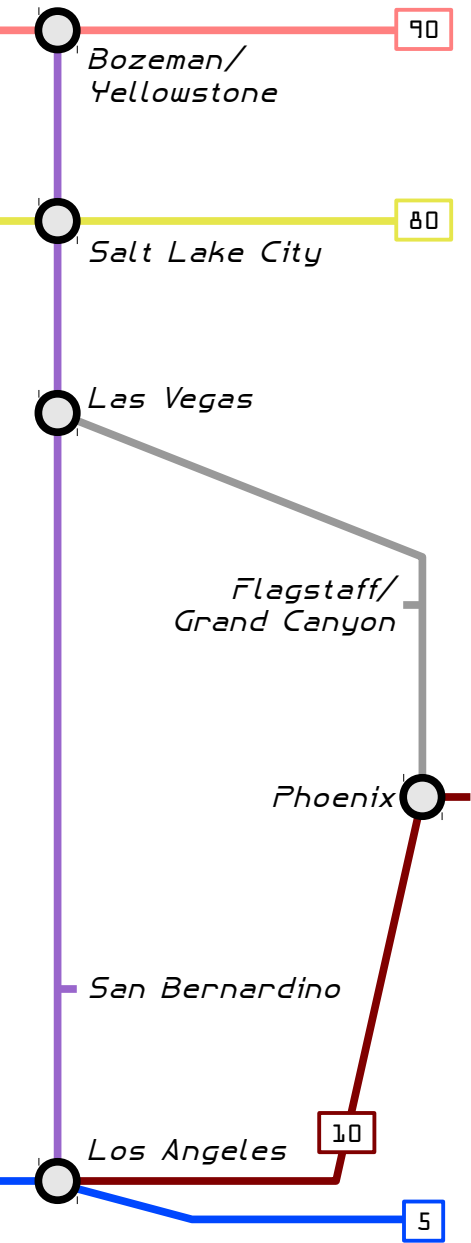

15

WESTERN ROCKY EXPRESS

SOUTHBOUND » Bozeman/Yellowstone to Los Angeles

Bozeman/ Yellowstone	Salt Lake City	Las Vegas	San Bernardino	Los Angeles
	03:42	06:01	07:51	08:31
01:25	04:42	07:01	08:51	09:31
	05:42	08:01	09:51	10:31
03:25	06:42	09:01	10:51	11:31
04:25	07:42	10:01	11:51	12:31
05:25	08:42	11:01	12:51	13:31
06:25	09:42	12:01	13:51	14:31
07:25	10:42	13:01	14:51	15:31
08:25	11:42	14:01	15:51	16:31
09:25	12:42	15:01	16:51	17:31
10:25	13:42	16:01	17:51	18:31
11:25	14:42	17:01	18:51	19:31
12:25	15:42	18:01	19:51	20:31
13:25	16:42	19:01	20:51	21:31
14:25	17:42	20:01	21:51	22:31
15:25	18:42	21:01	22:51	23:31
16:25	19:42	22:01	23:51	00:31
17:25	20:42	23:01	00:51	01:31
18:25	21:42	00:01	01:51	02:31
19:25	22:42	01:01	02:51	03:31
20:25	23:42	02:01		
21:25	00:42	03:01	04:51	05:31
22:25	01:42	04:01	05:51	06:31
23:25	02:42	05:01	06:51	07:31
MOUNTAIN STANDARD: UTC-07:00 DAYLIGHT: UTC-06:00		PACIFIC STANDARD: UTC-08:00 DAYLIGHT: UTC-07:00		

DESERT DIAMOND LINE

Las Vegas to Phoenix « SOUTHBOUND

17

Las Vegas	Flagstaff/ Grand Canyon	Phoenix
01:20	03:22	04:37
03:20	05:22	06:37
04:20	06:22	07:37
05:20	07:22	08:37
06:20	08:22	09:37
07:20	09:22	10:37
08:20	10:22	11:37
09:20	11:22	12:37
10:20	12:22	13:37
11:20	13:22	14:37
12:20	14:22	15:37
13:20	15:22	16:37
14:20	16:22	17:37
15:20	17:22	18:37
16:20	18:22	19:37
17:20	19:22	20:37
18:20	20:22	21:37
19:20	21:22	22:37
20:20	22:22	23:37
21:20	23:22	00:37
22:20	00:22	01:37
23:20	01:22	02:37
PACIFIC UTC-08:00 UTC-07:00	MST* STANDARD: UTC-07:00 NO DST	

* Times for Mountain Standard zone valid when remainder of US observing daylight time. Add one hour when remainder of US observing standard time.