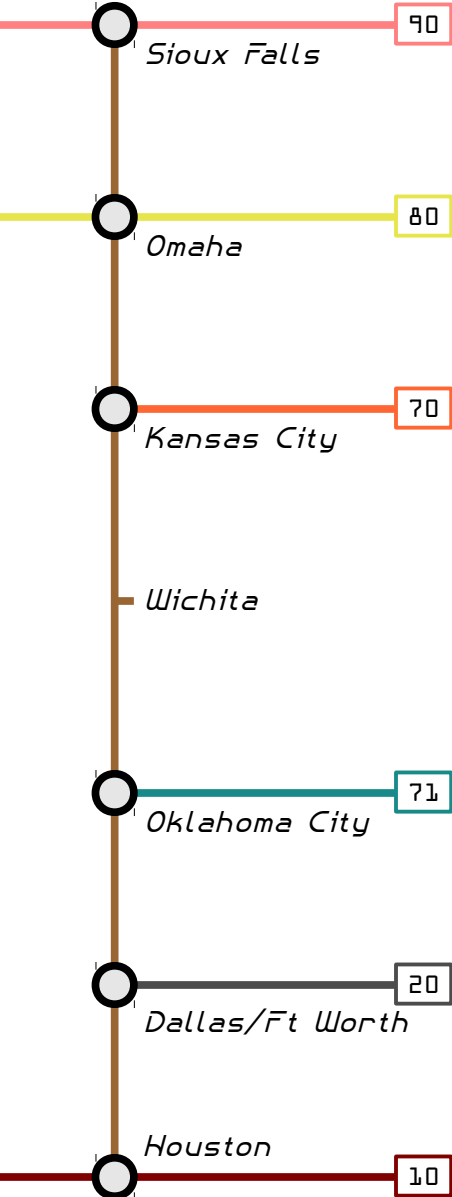

Sioux Falls	Omaha	Kansas City	Wichita	Oklahoma City	Dallas/Ft Worth	Houston
00:35	02:13	03:51	05:30	06:58	08:44	10:41
	03:13	04:51	06:30	07:58	09:44	11:41
02:35	04:13	05:51	07:30	08:58	10:44	12:41
	05:13	06:51	08:30	09:58	11:44	13:41
04:35	06:13	07:51	09:30	10:58	12:44	14:41
05:35	07:13	08:51	10:30	11:58	13:44	15:41
06:35	08:13	09:51	11:30	12:58	14:44	16:41
07:35	09:13	10:51	12:30	13:58	15:44	17:41
08:35	10:13	11:51	13:30	14:58	16:44	18:41
09:35	11:13	12:51	14:30	15:58	17:44	19:41
10:35	12:13	13:51	15:30	16:58	18:44	20:41
11:35	13:13	14:51	16:30	17:58	19:44	21:41
12:35	14:13	15:51	17:30	18:58	20:44	22:41
13:35	15:13	16:51	18:30	19:58	21:44	23:41
14:35	16:13	17:51	19:30	20:58	22:44	00:41
15:35	17:13	18:51	20:30	21:58	23:44	01:41
16:35	18:13	19:51	21:30	22:58	00:44	
17:35	19:13	20:51	22:30	23:58	01:44	03:41
18:35	20:13	21:51	23:30	00:58	02:44	
19:35	21:13	22:51	00:30	01:58	03:44	05:41
20:35	22:13	23:51	01:30	02:58	04:44	06:41
21:35	23:13	00:51	02:30	03:58	05:44	07:41
22:35	00:13	01:51	03:30	04:58	06:44	08:41
23:35	01:13	02:51	04:30	05:58	07:44	09:41